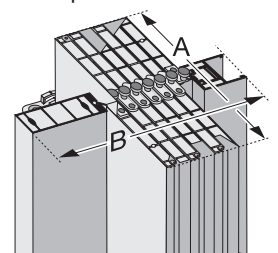

Door package in the open state

A = 15,8 cm

B = 17,6 cm
+ 1,2 cm per lamella

* Replica

Open for movement

The perfect modern look. Precise operation at a fair price - for people with style.

- Decors: White, Beech
- Height 205cm - can be shortened as required
- Width 83cm
- Door widths up to 83cm, expandable to 150cm through additional lamellas
- Includes a lock mechanism
- Lamellas - 9cm and double wall profile
- Hinges are made with a high quality, flexible plastic that allow for smooth and quiet operation and ergonomic design effectiveness
- Includes a matching panel to cover the slide rail

Decors

Door package in the open state

A = 11,9 cm

B = 17,1 cm

+ 1,0 cm per lamella

*Replica

Room division in an instant

Everything a modern door should provide - a wonderful appearance, space-saving, reliability, functionality and fast do-it-yourself assembly. The price will more than tempt you to take it with you.

- Decors: White-ash, Wood imitation
- Height 205cm - can be shortened as required
- Width 88cm
- Hinges are made with a high quality, flexible plastic that allow for smooth and quiet operation and ergonomic design effectiveness
- Includes a matching panel to cover the slide rail