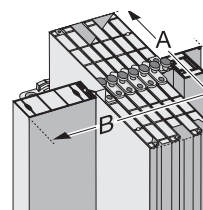

Door Package in the open state