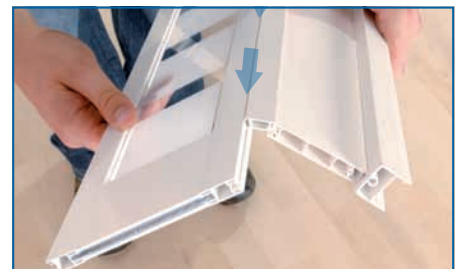

Assemble the different parts