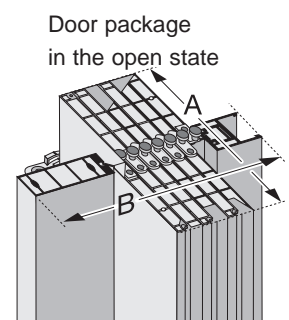

- Decors: White/White-satin finish, Aluminium/White-satin finish, Beech/White-satin finish - Checked pattern
- Height 205cm - can be shortened as required
- Width 86cm
- Can be used as a one or two wing door with various widths (one-wing: 86cm; two-wing: 167cm, expandable to 400cm), by adding additional lamellas
- Includes a modern handle in a metal finish
- Lamellas - 11cm and double wall profile
- Hinges are made with a high quality, flexible plastic that allow for smooth and quiet operation and ergonomic design effectiveness

Decors

Checked Pattern

Checked Pattern

Checked Pattern

A = 15,8 cm

B = 17,6 cm

+ 1,2 cm per
additional lamella

* Replica

Standard Door:

- Decors: White-ash, Oak
- Height 205cm - can be shortened as required
- Width 86cm
- Can be used as a one or two wing door with various widths (one-wing: 86cm; two-wing: 167cm, expandable to 400cm), by adding additional lamellas
- Includes a lock mechanism
- Lamellas - 11cm and double wall profile
- Hinges are made with a high quality, flexible plastic that allow for smooth and quiet operation and ergonomic design effectiveness
- Includes a matching panel to cover the slide rail