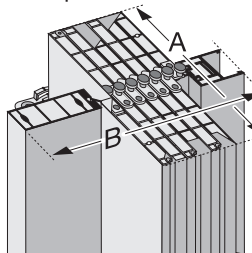

Standard Door:

- Decors: White-ash, Oak
- Height 205cm - can be shortened as required
- Width 86cm
- Can be used as a one or two wing door with various widths (one-wing: 86cm; two-wing: 167cm, expandable to 400cm), by adding additional lamellas
- Includes a lock mechanism
- Lamellas - 11cm and double wall profile
- Hinges are made with a high quality, flexible plastic that allow for smooth and quiet operation and ergonomic design effectiveness
- Includes a matching panel to cover the slide rail

Door package in the open state

A = 15,8 cm

B = 17,6 cm
+ 1,2 cm per lamella

* Replica

Open for movement

The perfect modern look. Precise operation at a fair price - for people with style.

- Decors: White, Beech
- Height 205cm - can be shortened as required
- Width 83cm
- Door widths up to 83cm, expandable to 150cm through additional lamellas
- Includes a lock mechanism
- Lamellas - 9cm and double wall profile
- Hinges are made with a high quality, flexible plastic that allow for smooth and quiet operation and ergonomic design effectiveness
- Includes a matching panel to cover the slide rail