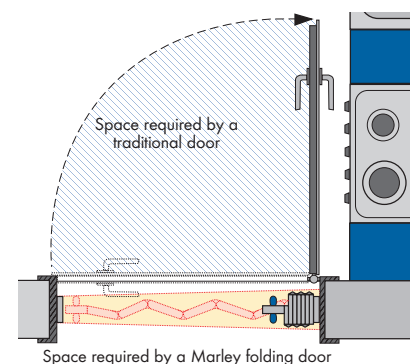

Marley: 10 Year Guarantee

Our folding doors are Marley guaranteed for 10 years. Don't leave anything to chance, get the original, there's only one Marley ensuring best quality!

- ➔ Impact-resistant, long lasting, high-quality plastic
- ➔ Optimal form stability and fitting accuracy
- ➔ Manufactured by Marley at high quality standards

Easy space saving! Conventional doors devour valuable space with their swing area. With a folding door, the living space can be utilised to its optimum*.