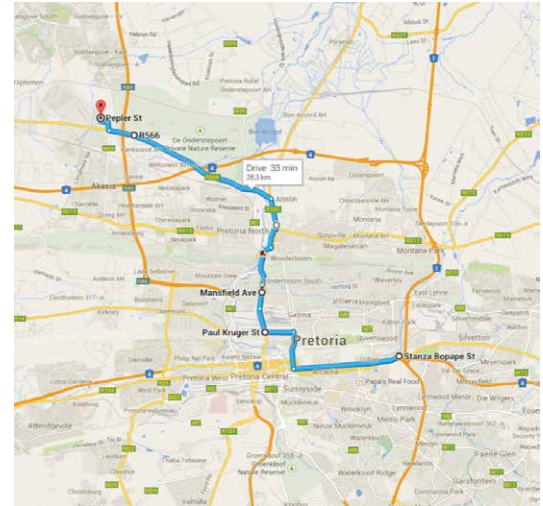

From Pretoria Central (R101)

- From the N4, turn left onto Paul Kruger Street and follow for 3.1km
- Continue onto Mansfield Avenue for 2.3km
- Continue following the M1/R101 for 4.1km
- Turn left onto the R566 and follow for 9.2km
- Turn right onto Doreen Avenue
- In 500m, turn left onto De Waal Street
- In 400m, take the 1st right onto Pepler Street
- In approximately 300m, Marley will be on the left

From Johannesburg (Albertina Sisulu Rd)

- Head East on Albertina Sisulu Road toward Delvers Street
- Turn left onto Joe Slovo Drive and follow for 2.8km
- Continue onto St Andrew Road/M31 for 500m
- Turn right onto St Andrew Main Road
- Continue onto Houghton Drive and follow for 1.1km
- Take the ramp onto De Villiers Graaff Motorway
- Follow De Villiers Graaff Motorway for 13.5km
- Continue onto the M1 for 1.4km
- Continue onto the N1 for 19km
- Continue onto the Ben Schoeman Freeway for 14.4km
- Continue onto Kgosi Mampuru Street for 1.4km
- Turn left onto Visagie Street
- In 500m, turn right onto E'skia Mphahlele Drive
- Take a slight left, continuing along E'skia Mphahlele Drive
- In 3.9km, merge onto the R80 via the onramp to Soshanguve
- Follow the R80 for 13.2km and take exit 52 to merge onto the R566
- In 500m, turn right onto Doreen Avenue
- In 500m, turn left onto De Waal Street
- In 400m, take the 1st right onto Pepler Street
- In approximately 300m, Marley will be on the left