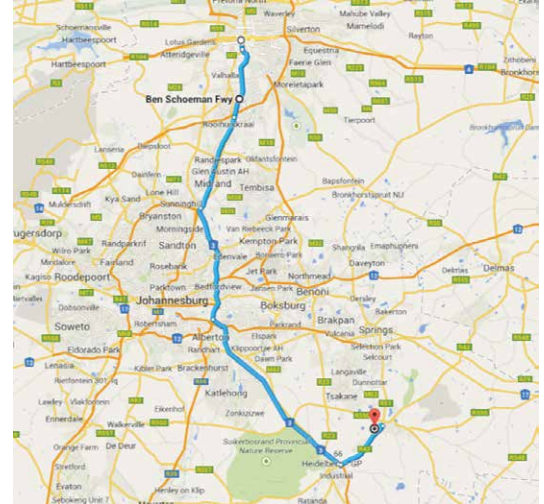

1 Bickley Road, Pretoriusstad, Nigel

### From Pretoria Central (R101)

- Take the Ben Schoeman Freeway (N14) towards N1/Johannesburg/Krugersdorp
- Continue onto the N1 for 19.1km
- At the Buccleuch Interchange (104), keep left and follow signs for the N3 towards Germiston/Durban
- In 23.1km, keep left on the N3 and follow signs for Heidelberg/Durban/N17/Springs
- In 38.6km, take exit 66 for R42/Jacobs Street towards Heidelberg/Nigel
- Turn left onto Jacobs Street/R42
- In 11.5km, turn left onto Station Road
- In 1.4km, turn left onto Bickley Road
- In approximately 650m, Marley will be on the right

### From Johannesburg (Albertina Sisulu Rd)

- Head South on Von Wielligh Street towards Commissioner Street
- Turn left onto Wemmer Jubilee Road
- In 450m, take the 1st right onto Wemmer Pan Road
- In 1.7km, take a slight left to merge onto the N17 towards Springs
- Continue along the N17 for 9.3km and take exit 103 to merge onto the N3
- Follow the N3 for 37.4km and take exit 66 for R42/Jacobs Street towards Heidelberg/Nigel
- Turn left onto Jacobs Street/R42
- In 11.5km, turn left onto Station Road
- In 1.4km, turn left onto Bickley Road
- In approximately 650m, Marley will be on the right