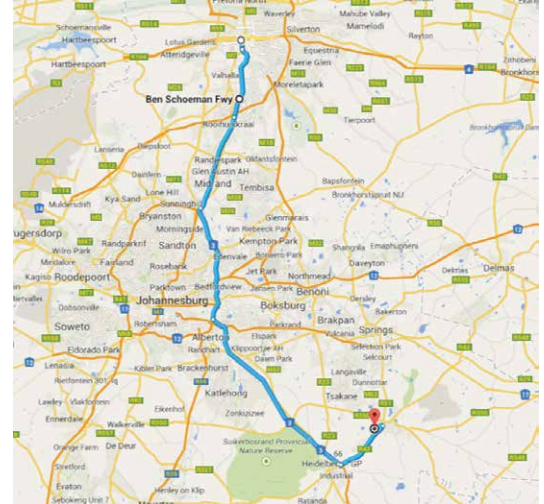

1 Bickley Road, Pretoriusstad, Nigel

From Pretoria Central (R101)

- Take the Ben Schoeman Freeway (N14) towards N1/Johannesburg/Krugersdorp
- Continue onto the N1 for 19.1km
- At the Buccleuch Interchange (104), keep left and follow signs for the N3 towards Germiston/Durban
- In 23.1km, keep left on the N3 and follow signs for Heidelberg/Durban/N17/Springs
- In 38.6km, take exit 66 for R42/Jacobs Street towards Heidelberg/Nigel
- Turn left onto Jacobs Street/R42
- In 11.5km, turn left onto Station Road
- In 1.4km, turn left onto Bickley Road
- In approximately 650m, Marley will be on the right

From Johannesburg (Albertina Sisulu Rd)

- Head South on Von Wielligh Street towards Commissioner Street
- Turn left onto Wemmer Jubilee Road
- In 450m, take the 1st right onto Wemmer Pan Road
- In 1.7km, take a slight left to merge onto the N17 towards Springs
- Continue along the N17 for 9.3km and take exit 103 to merge onto the N3
- Follow the N3 for 37.4km and take exit 66 for R42/Jacobs Street towards Heidelberg/Nigel
- Turn left onto Jacobs Street/R42
- In 11.5km, turn left onto Station Road
- In 1.4km, turn left onto Bickley Road
- In approximately 650m, Marley will be on the right